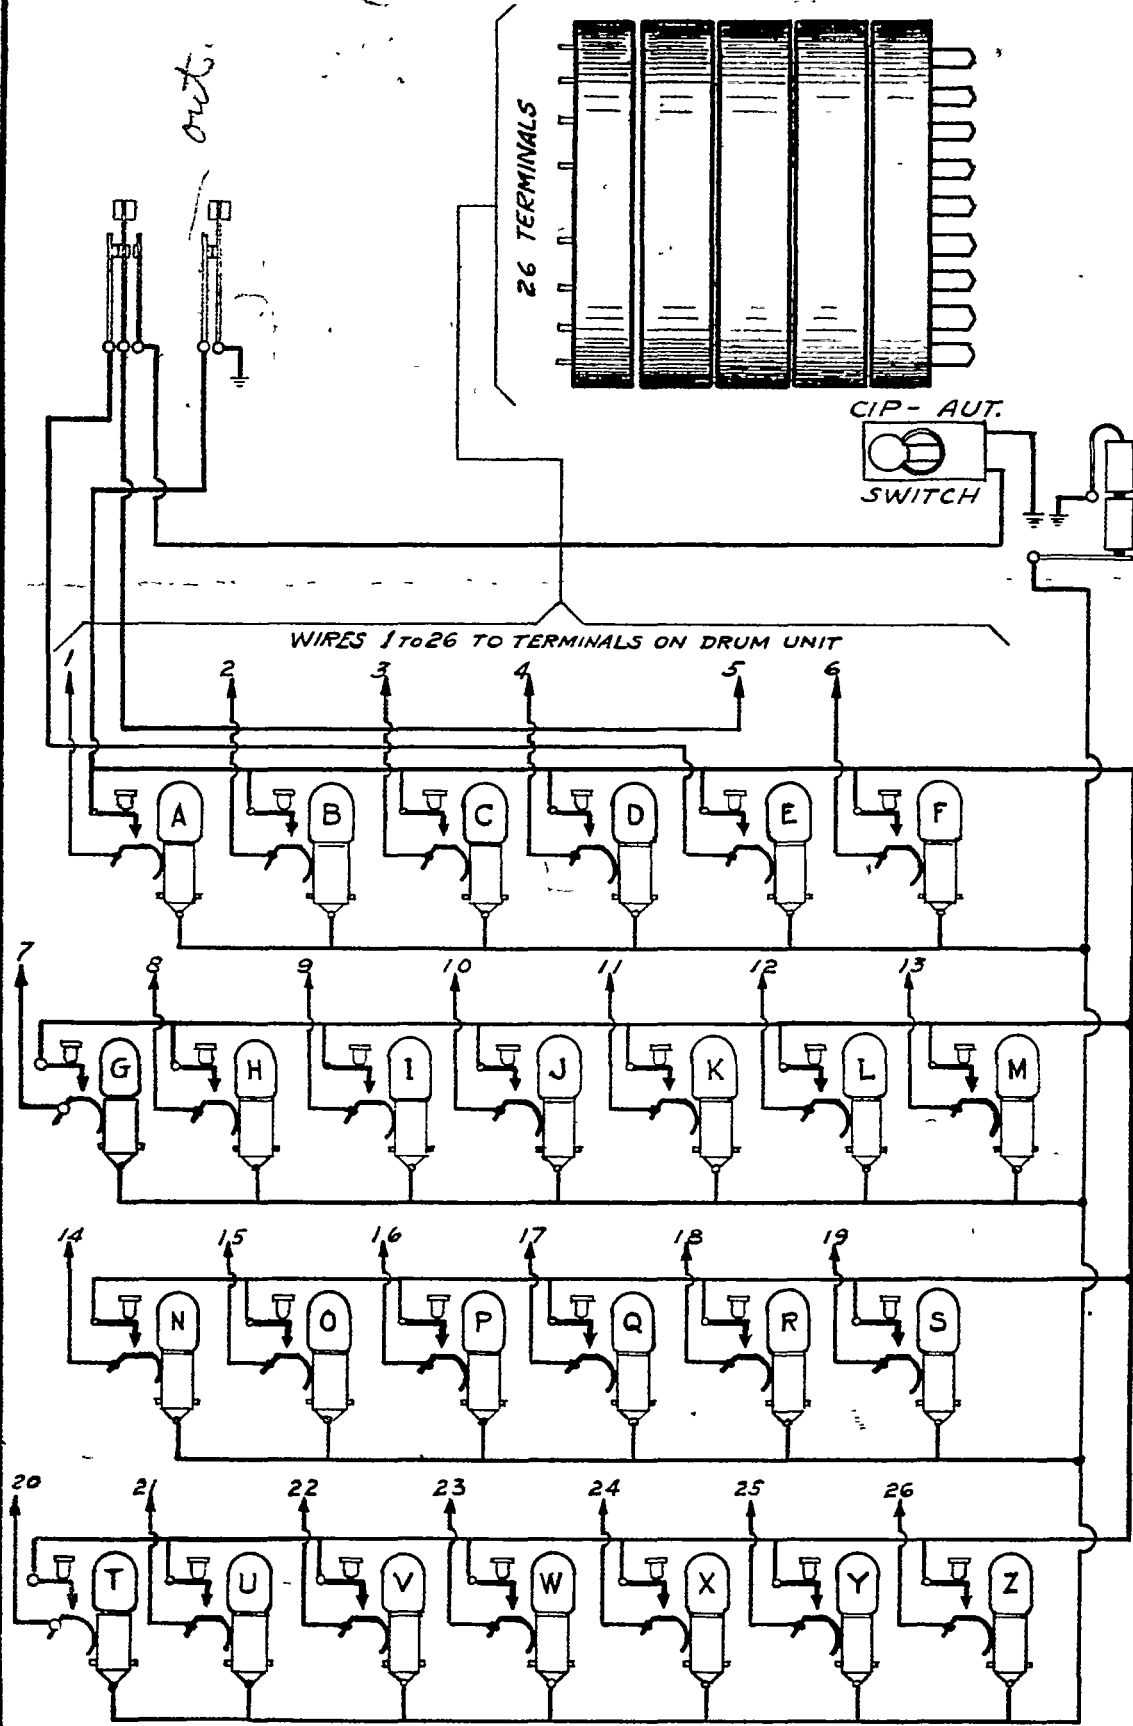

December 3 1943

TELETYPE CORPORATION  
 WD-8E19  
 WIRING DIAGRAM AUTHENTICATOR  
 M-325 CONVERTER  
 DRAWN } N.D.S-7-2-42  
 TRACED }  
 CHECKED N.A.W.  
 ENG'D N.A.W.  
 APPROVED R