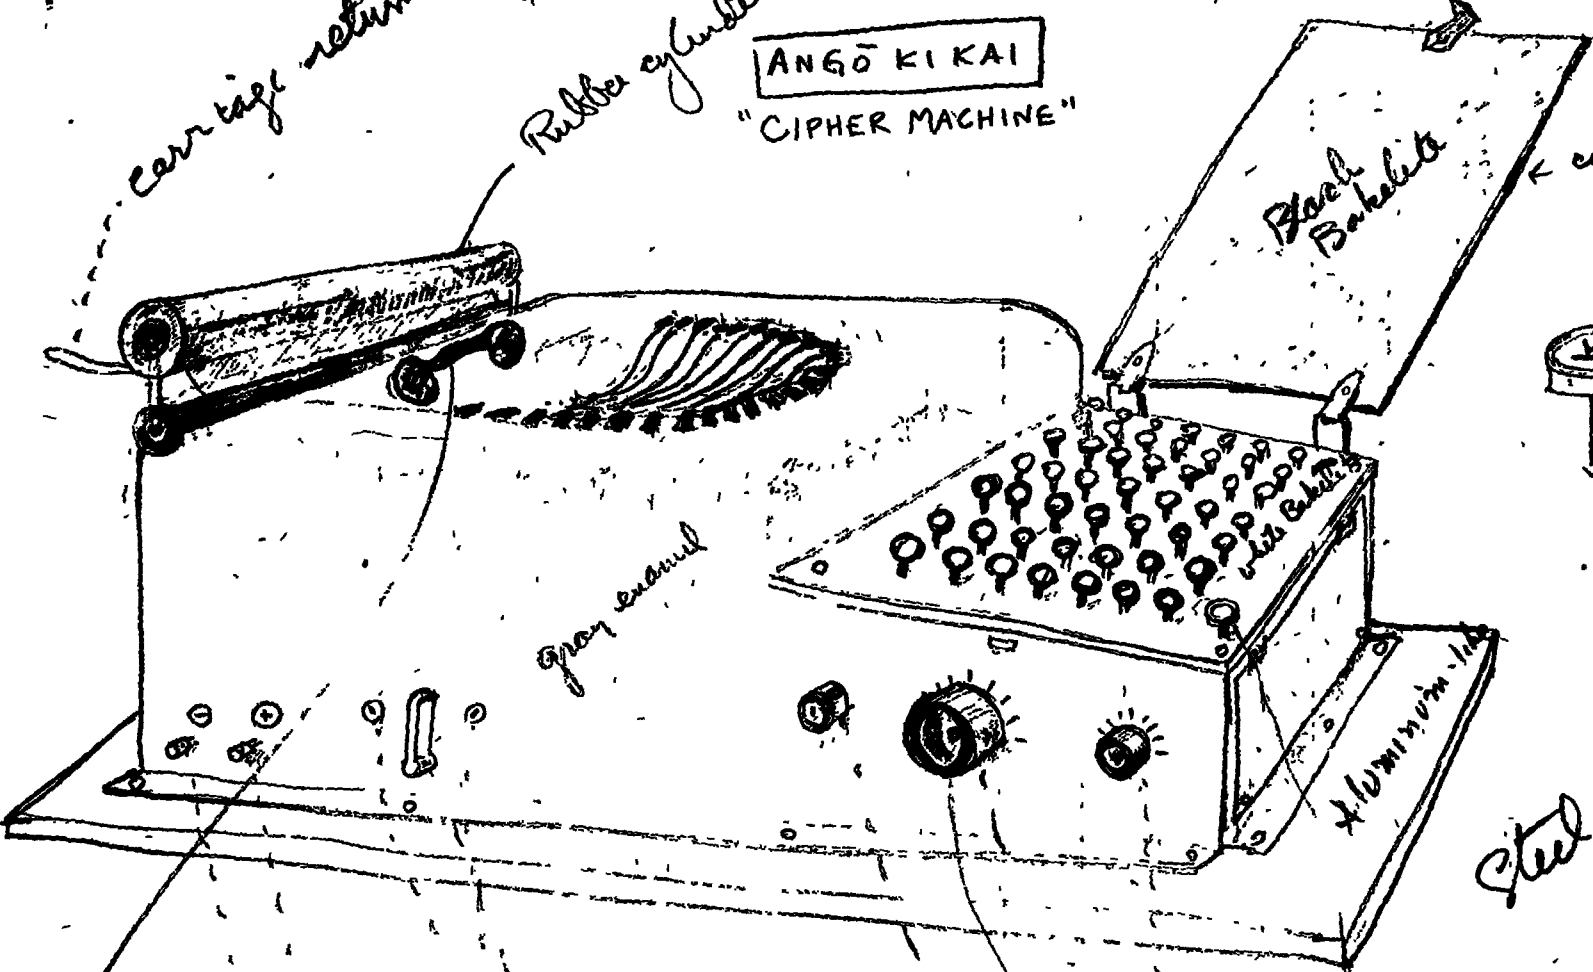

Electric plug "on + off"

Electric switch

graduations marked.

windows graduations.

probably spacer

Typewriter tape (on hand)

Pin

(60 keys)

Ango Kikan

2345035030

over 60

Hinge

Solid metal

staple slit

double contact

unscrew parts